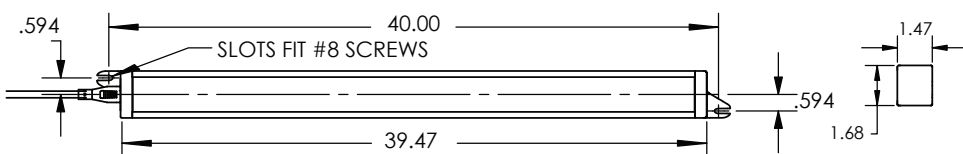

40" EXPRESS 100-240 Volt

Watts	LPW	Lums	CCT	CRI
24	50	1208	3000	80
24	45	1030	3500	80
24	16	393	3500	90

ORDERING CODE:

Series	Length	CRI/CCT	Volt
EFOLR			120

13: 13" Bullet
21: 21" Sprinter
40: 40" Express

735: 70CRI/3500CCT
830: 80CRI/3000CCT
835: 80CRI/3500CCT
935: 90CRI/3500CCT
*735 only available in 13" length
*935 only available in 21" and 40"