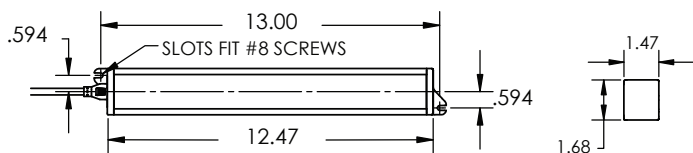

Watts	LPW	Lums	CCT	CRI
9	32	278	3500	70
9	35	317	3000	80
9	46	311	3500	80

• Testing performed by LTL in accordance with IED LM-79-08
• IES format photometrics are available at www.energyfocusinc.com