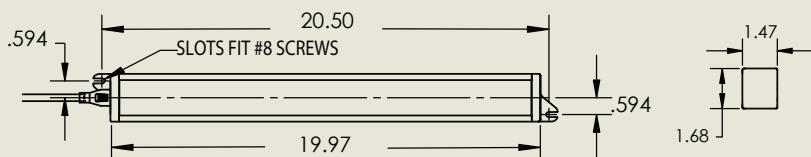

21" SPRINTER 100-240 Volt

Watts	LPW	Lums	CCT	CRI
12	50	596	3000	80
12	47	570	3500	80
12	16	184	3500	90